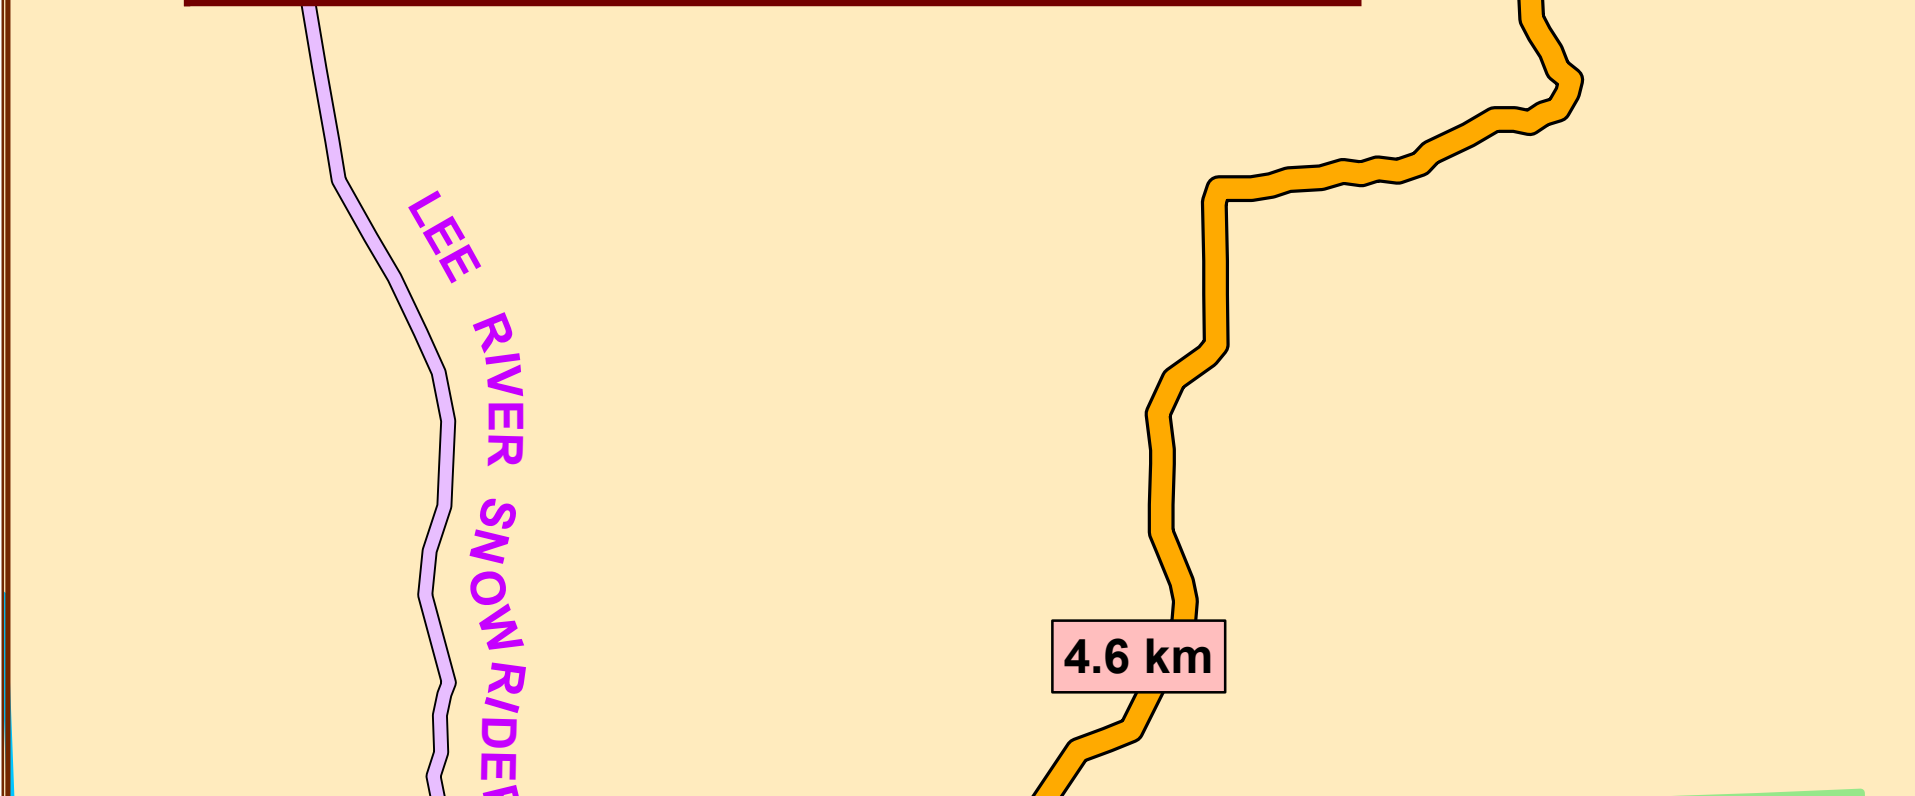

## BLUE WATER SOUTH

Pinawa Dam to Old Pointe Road

12.8 km

### BLUE WATER SOUTH

MAP 1

LEE RIVER WILDLIFE MANAGEMENT AREA

3.5 km

TOWER ROAD

URBAN ROAD

4.6 km

LEE RIVER WILDLIFE MANAGEMENT AREA

BETTING ROAD

PARKVIEW ROAD

HANS ERICKSON ROAD

3.7 km

LEE RIVER SNOWRIDERS TRAIL

PINAWA HILL ROAD

PINAWA DAM PROVINCIAL HERITAGE PARK

OLD POINTE ROAD