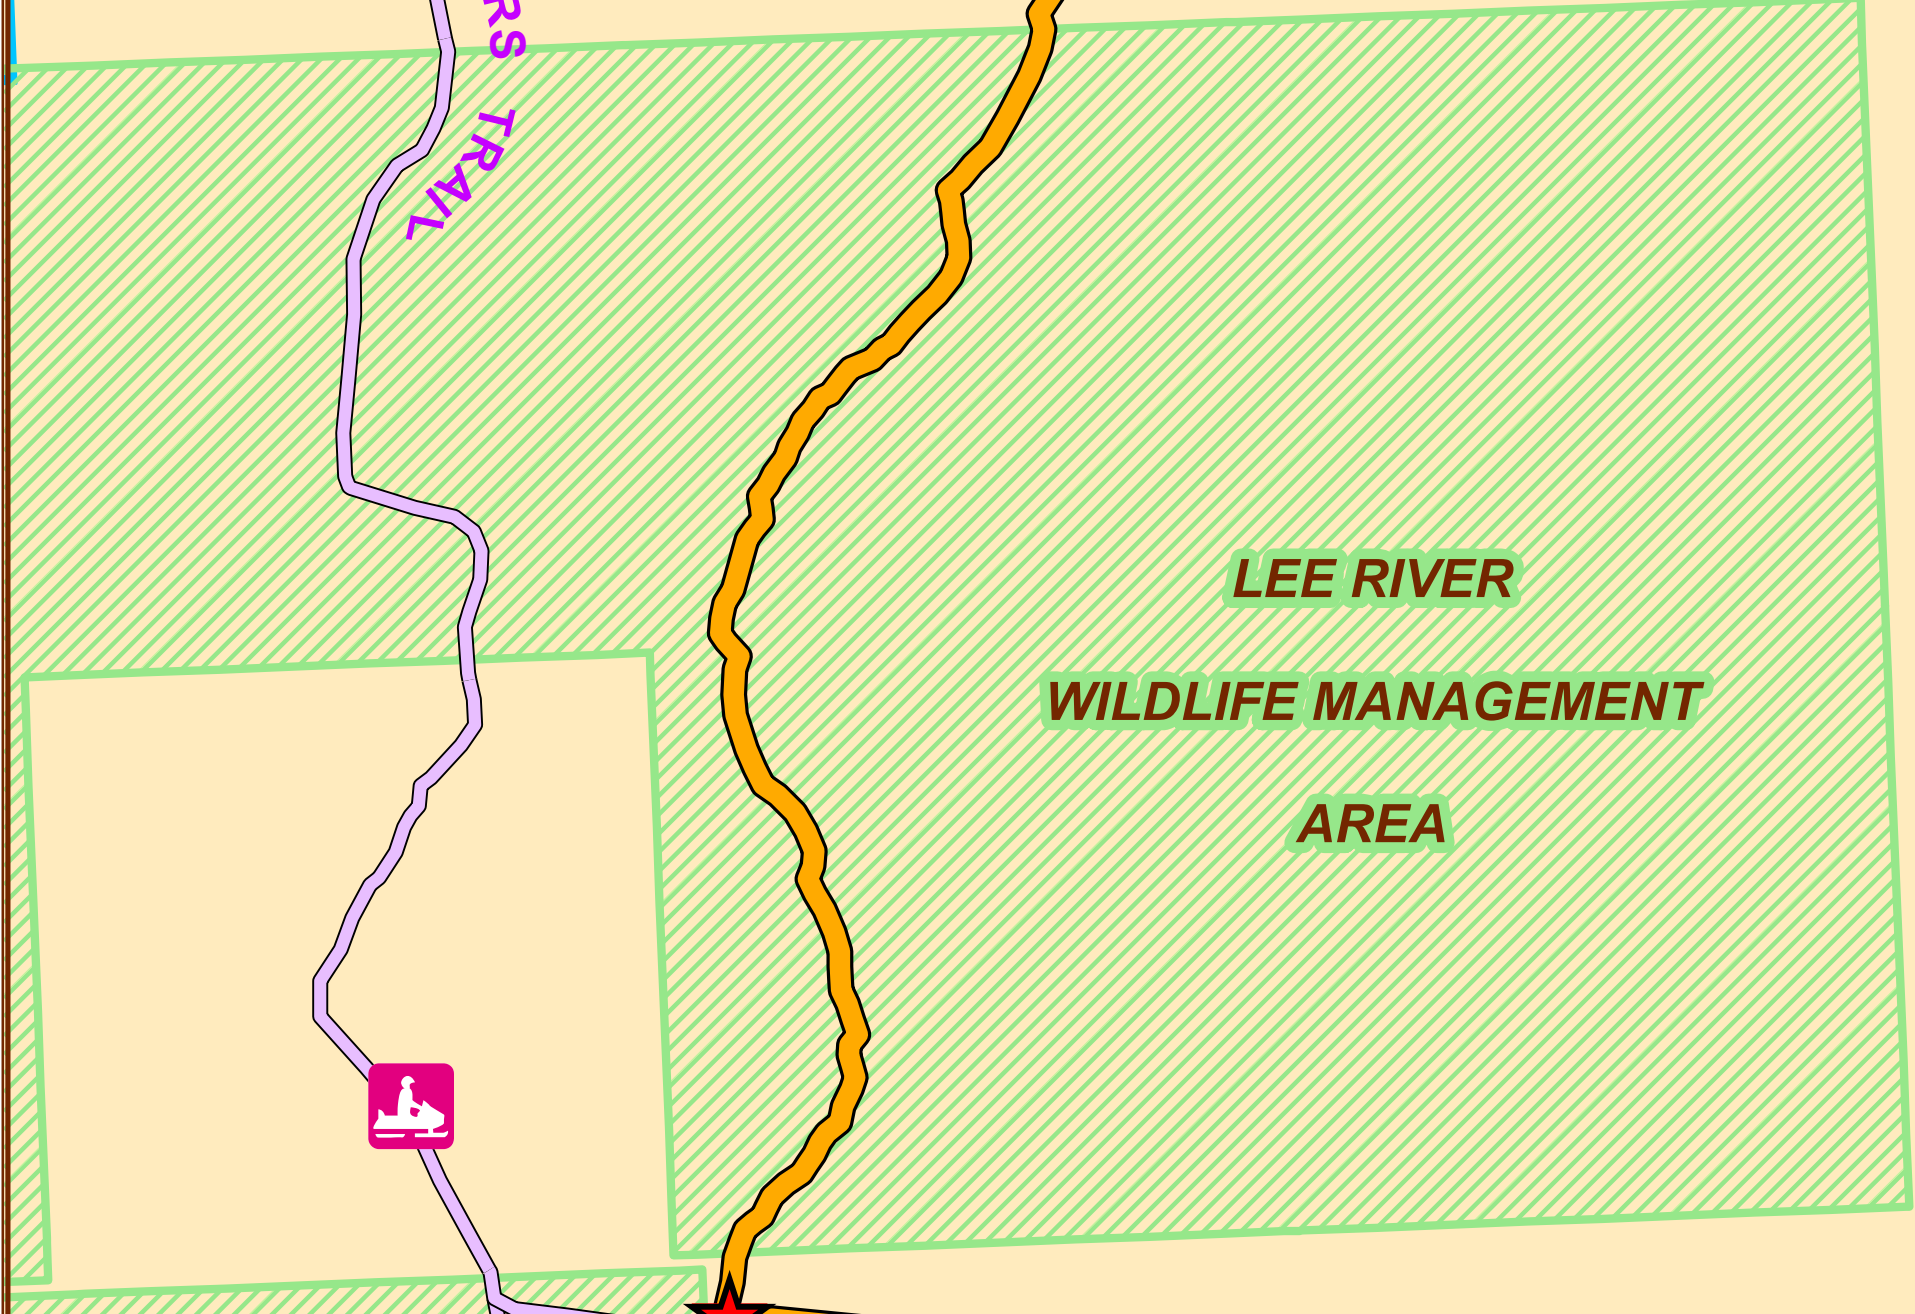

## BLUE WATER SOUTH

Pinawa Dam to Old Pointe Road

12.8 km

### BLUE WATER SOUTH

MAP 1

LEE RIVER WILDLIFE MANAGEMENT AREA

3.5 km

TOWER ROAD

URBAN ROAD

4.6 km

LEE RIVER WILDLIFE MANAGEMENT AREA

BETTING ROAD

PARKVIEW ROAD

HANS ERICKSON ROAD

3.7 km

LEE RIVER SNOWRIDERS TRAIL

PINAWA HILL ROAD

PINAWA DAM PROVINCIAL HERITAGE PARK

OLD POINTE ROAD