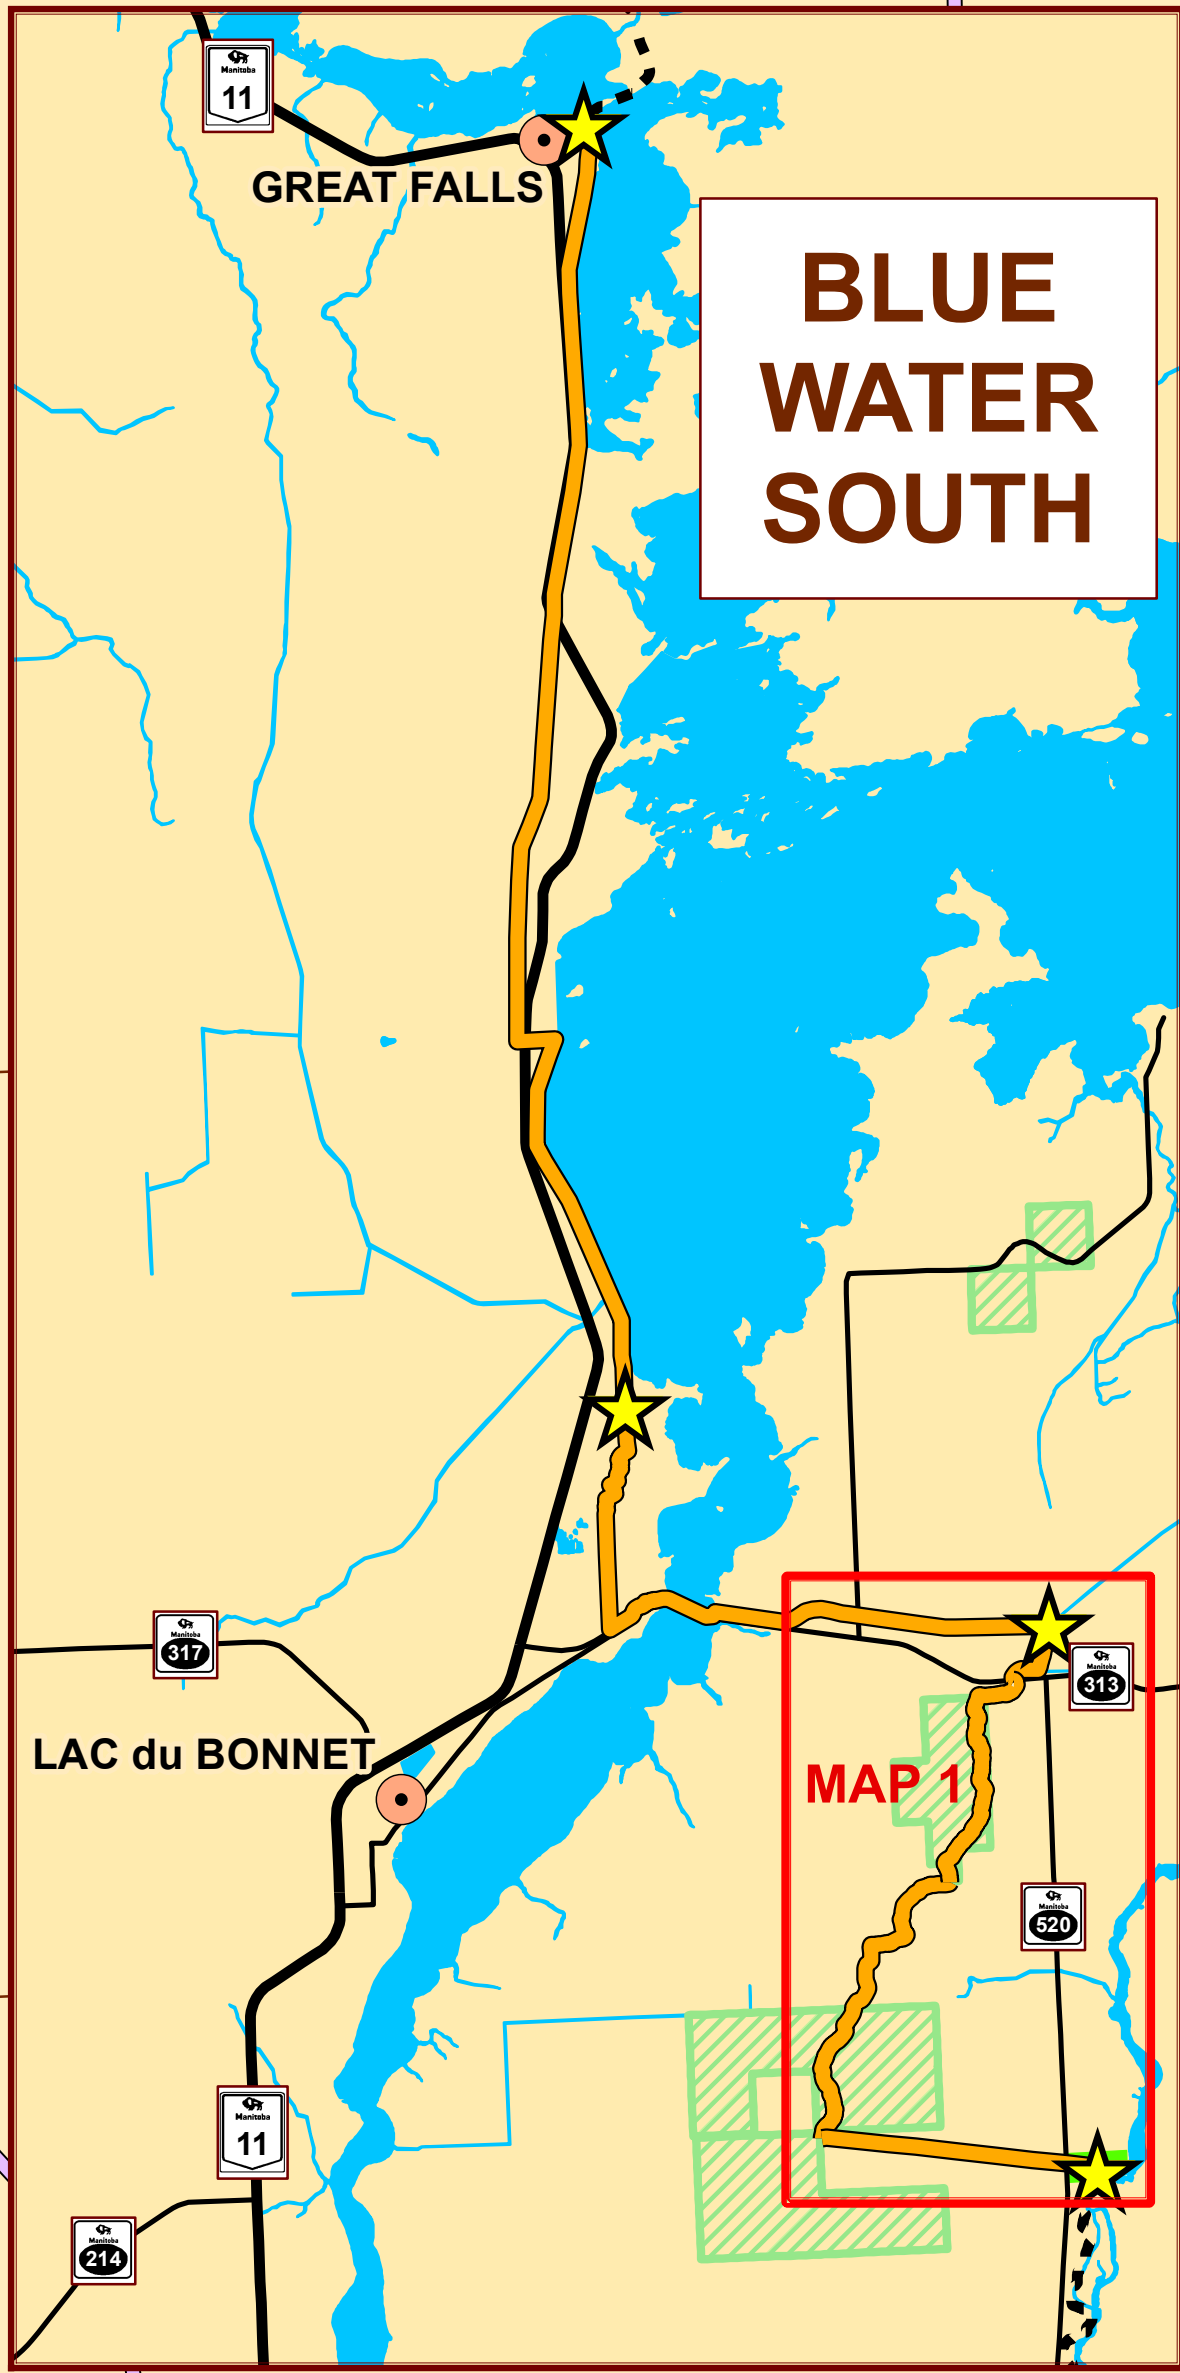

# MAP 1

## BLUE WATER SOUTH

Pinawa Dam to Old Pointe Road

12.8 km

### BLUE WATER SOUTH

MAP 1

LEE RIVER WILDLIFE MANAGEMENT AREA

3.5 km

TOWER ROAD

URBAN ROAD

4.6 km

LEE RIVER WILDLIFE MANAGEMENT AREA

BETTING ROAD

PARKVIEW ROAD

HANS ERICKSON ROAD

3.7 km

LEE RIVER SNOWRIDERS TRAIL

PINAWA HILL ROAD

PINAWA DAM PROVINCIAL HERITAGE PARK

OLD POINTE ROAD