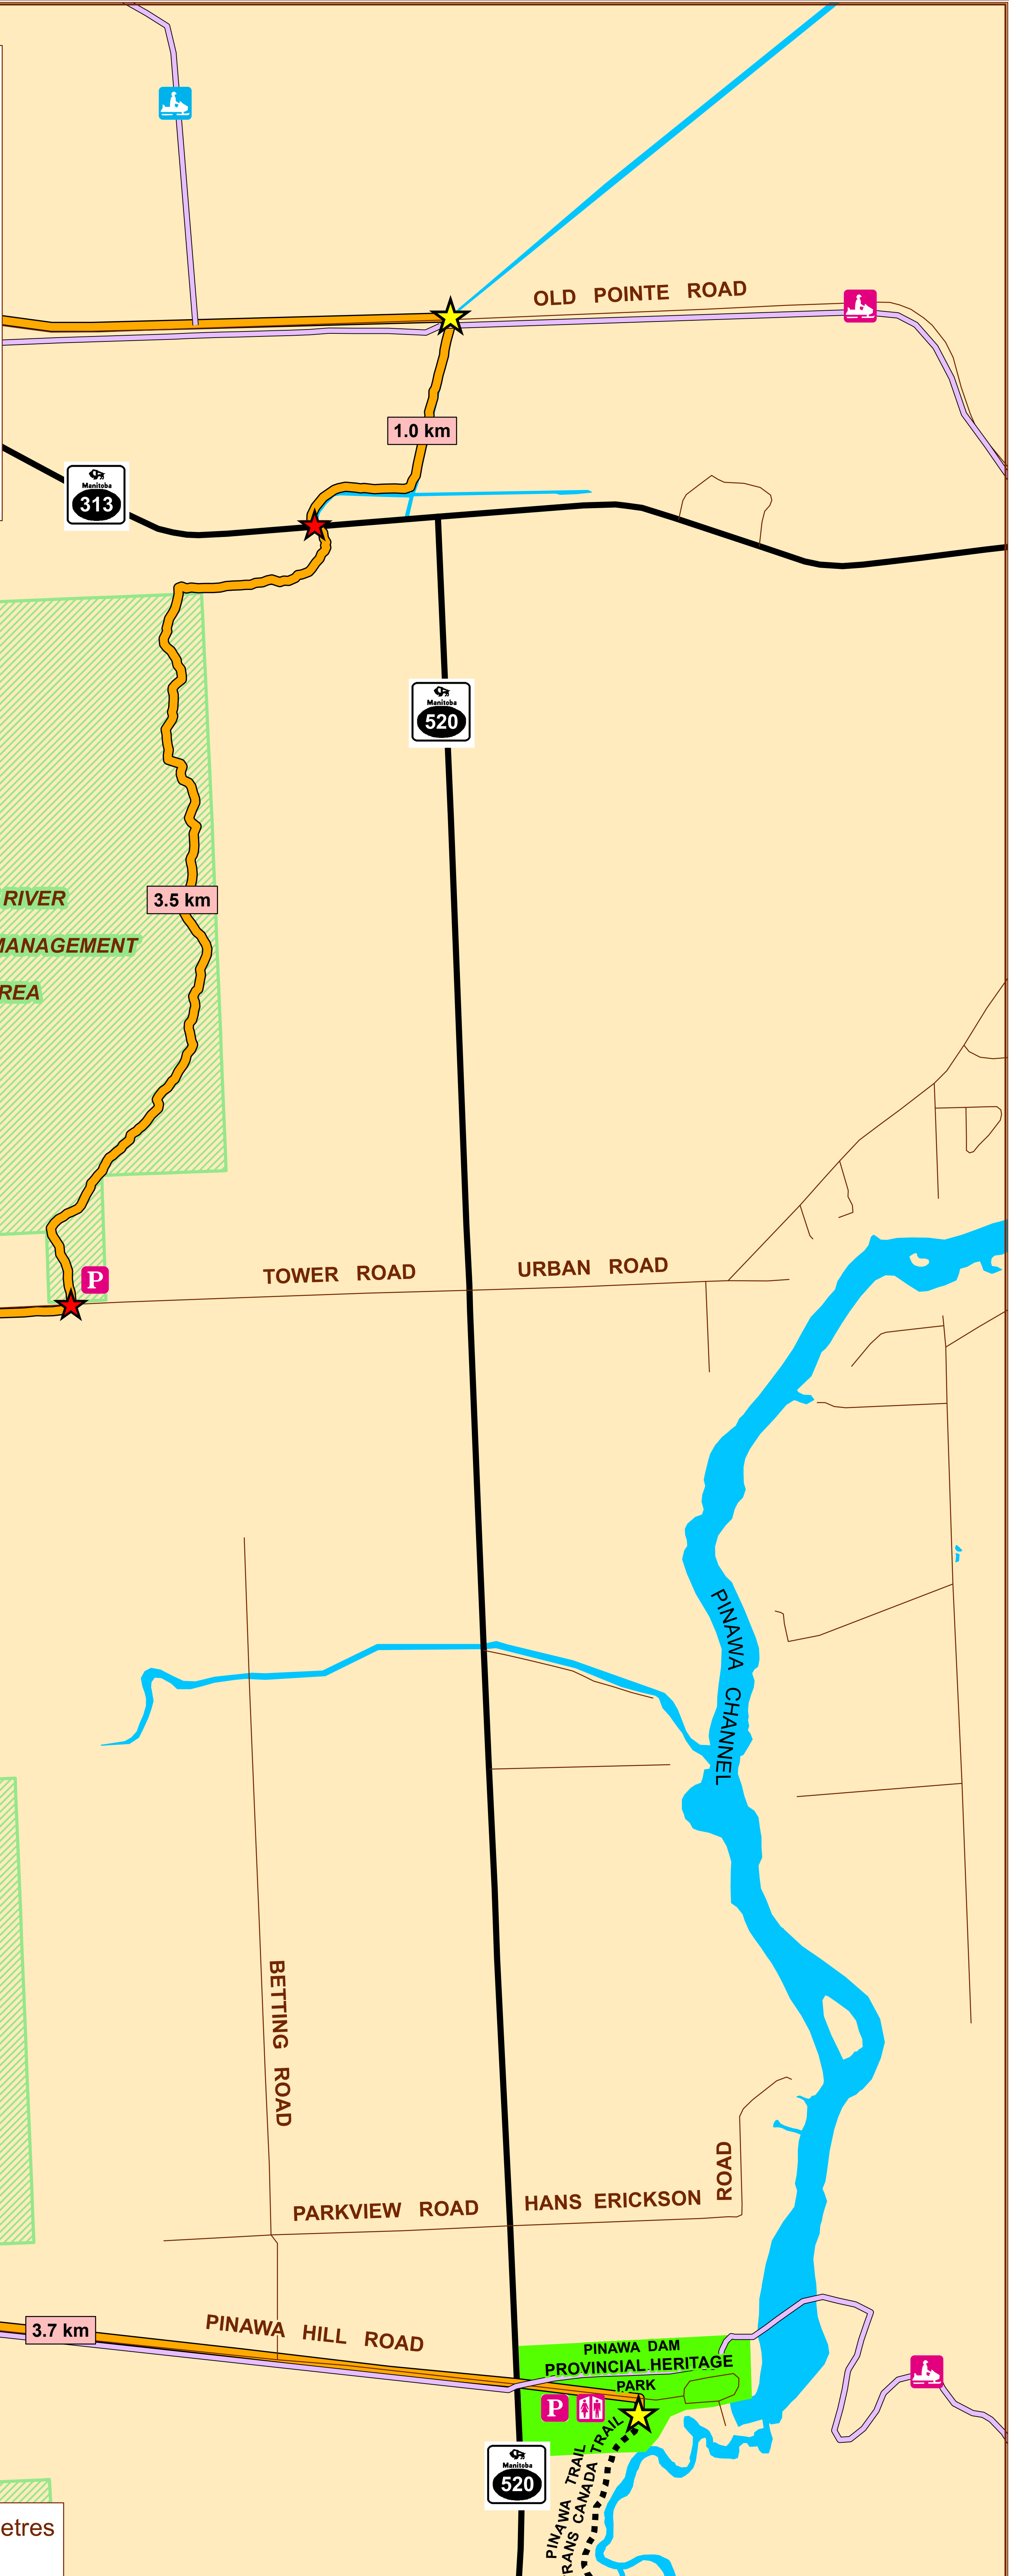

## BLUE WATER SOUTH

Pinawa Dam to Old Pointe Road

12.8 km

### BLUE WATER SOUTH

MAP 1

LEE RIVER WILDLIFE MANAGEMENT AREA

3.5 km

TOWER ROAD

URBAN ROAD

4.6 km

LEE RIVER WILDLIFE MANAGEMENT AREA

BETTING ROAD

PARKVIEW ROAD

HANS ERICKSON ROAD

3.7 km

LEE RIVER SNOWRIDERS TRAIL

PINAWA HILL ROAD

PINAWA DAM PROVINCIAL HERITAGE PARK

OLD POINTE ROAD

1.0 km

PINAWA TRAIL TRANS CANADA TRAIL